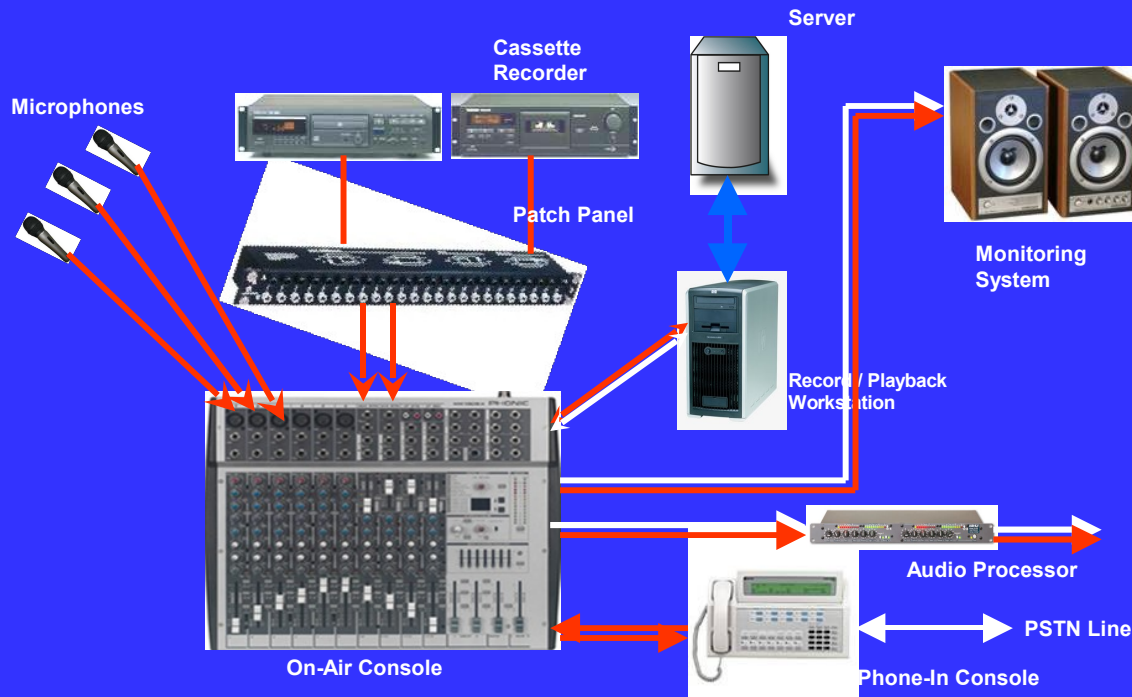

Cost Effective technical solution

- Studio Acoustics
- Typical On-Air Studio Block Diagram
- Transmitter and Tower